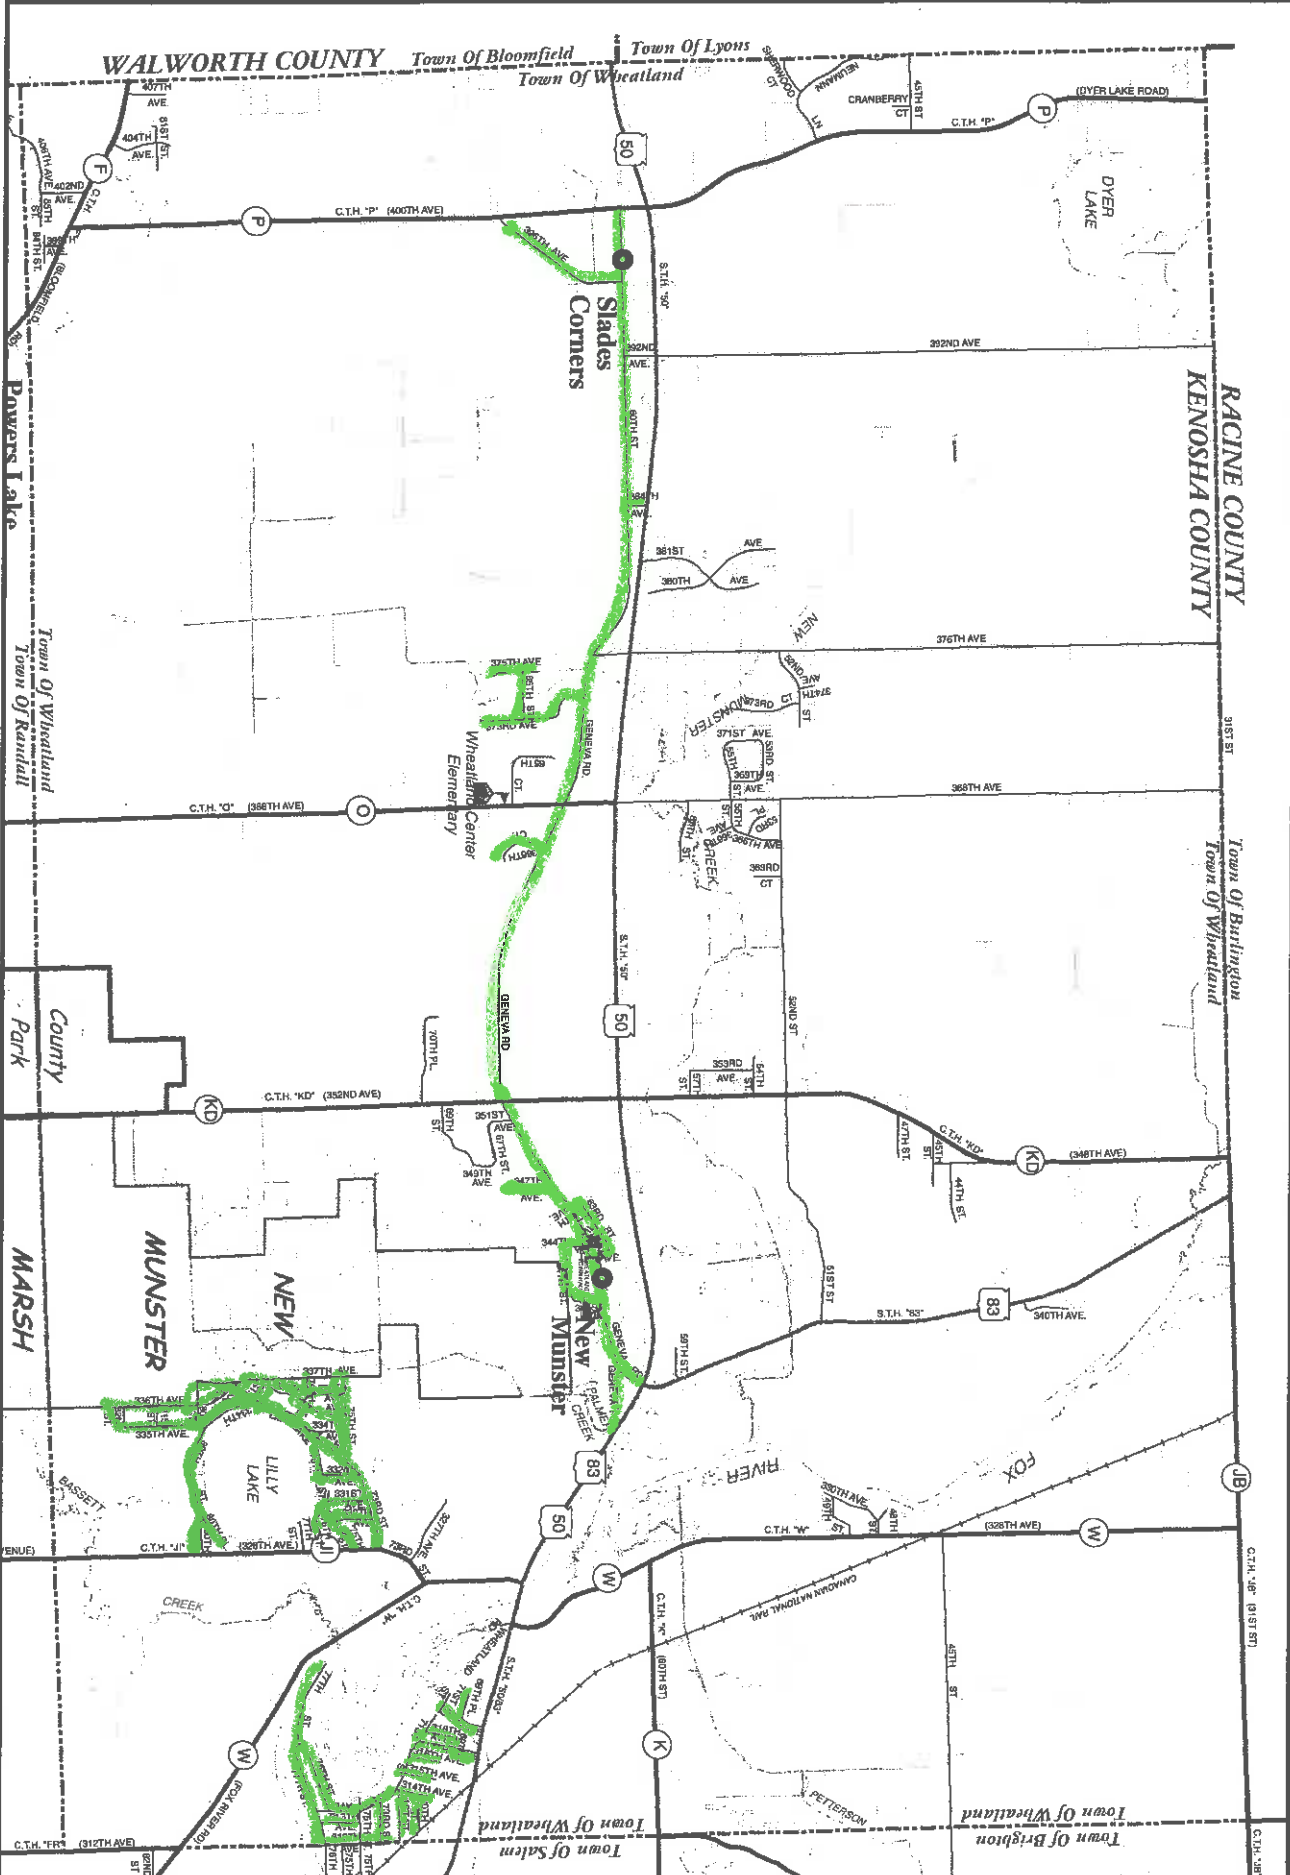

TOWN OF WHEATLAND

Kenosha County, Wisconsin

Legend

Interstate Highways	State Roads	Fire Stations	High Schools	County Buildings
U.S. Highways	Non-County Roads	Police Stations	Elementary Schools	Town/Village Halls
State Highways	Private Roads	Fire & Police Stations	Special/Other Schools	Unincorporated Villages
County Highways	Railroads	K-12 Administration Building	Parks	Mails

Map drawn by: **Jessica M. Smith**
Map prepared by: **Kenosha County Department of Planning & Development**