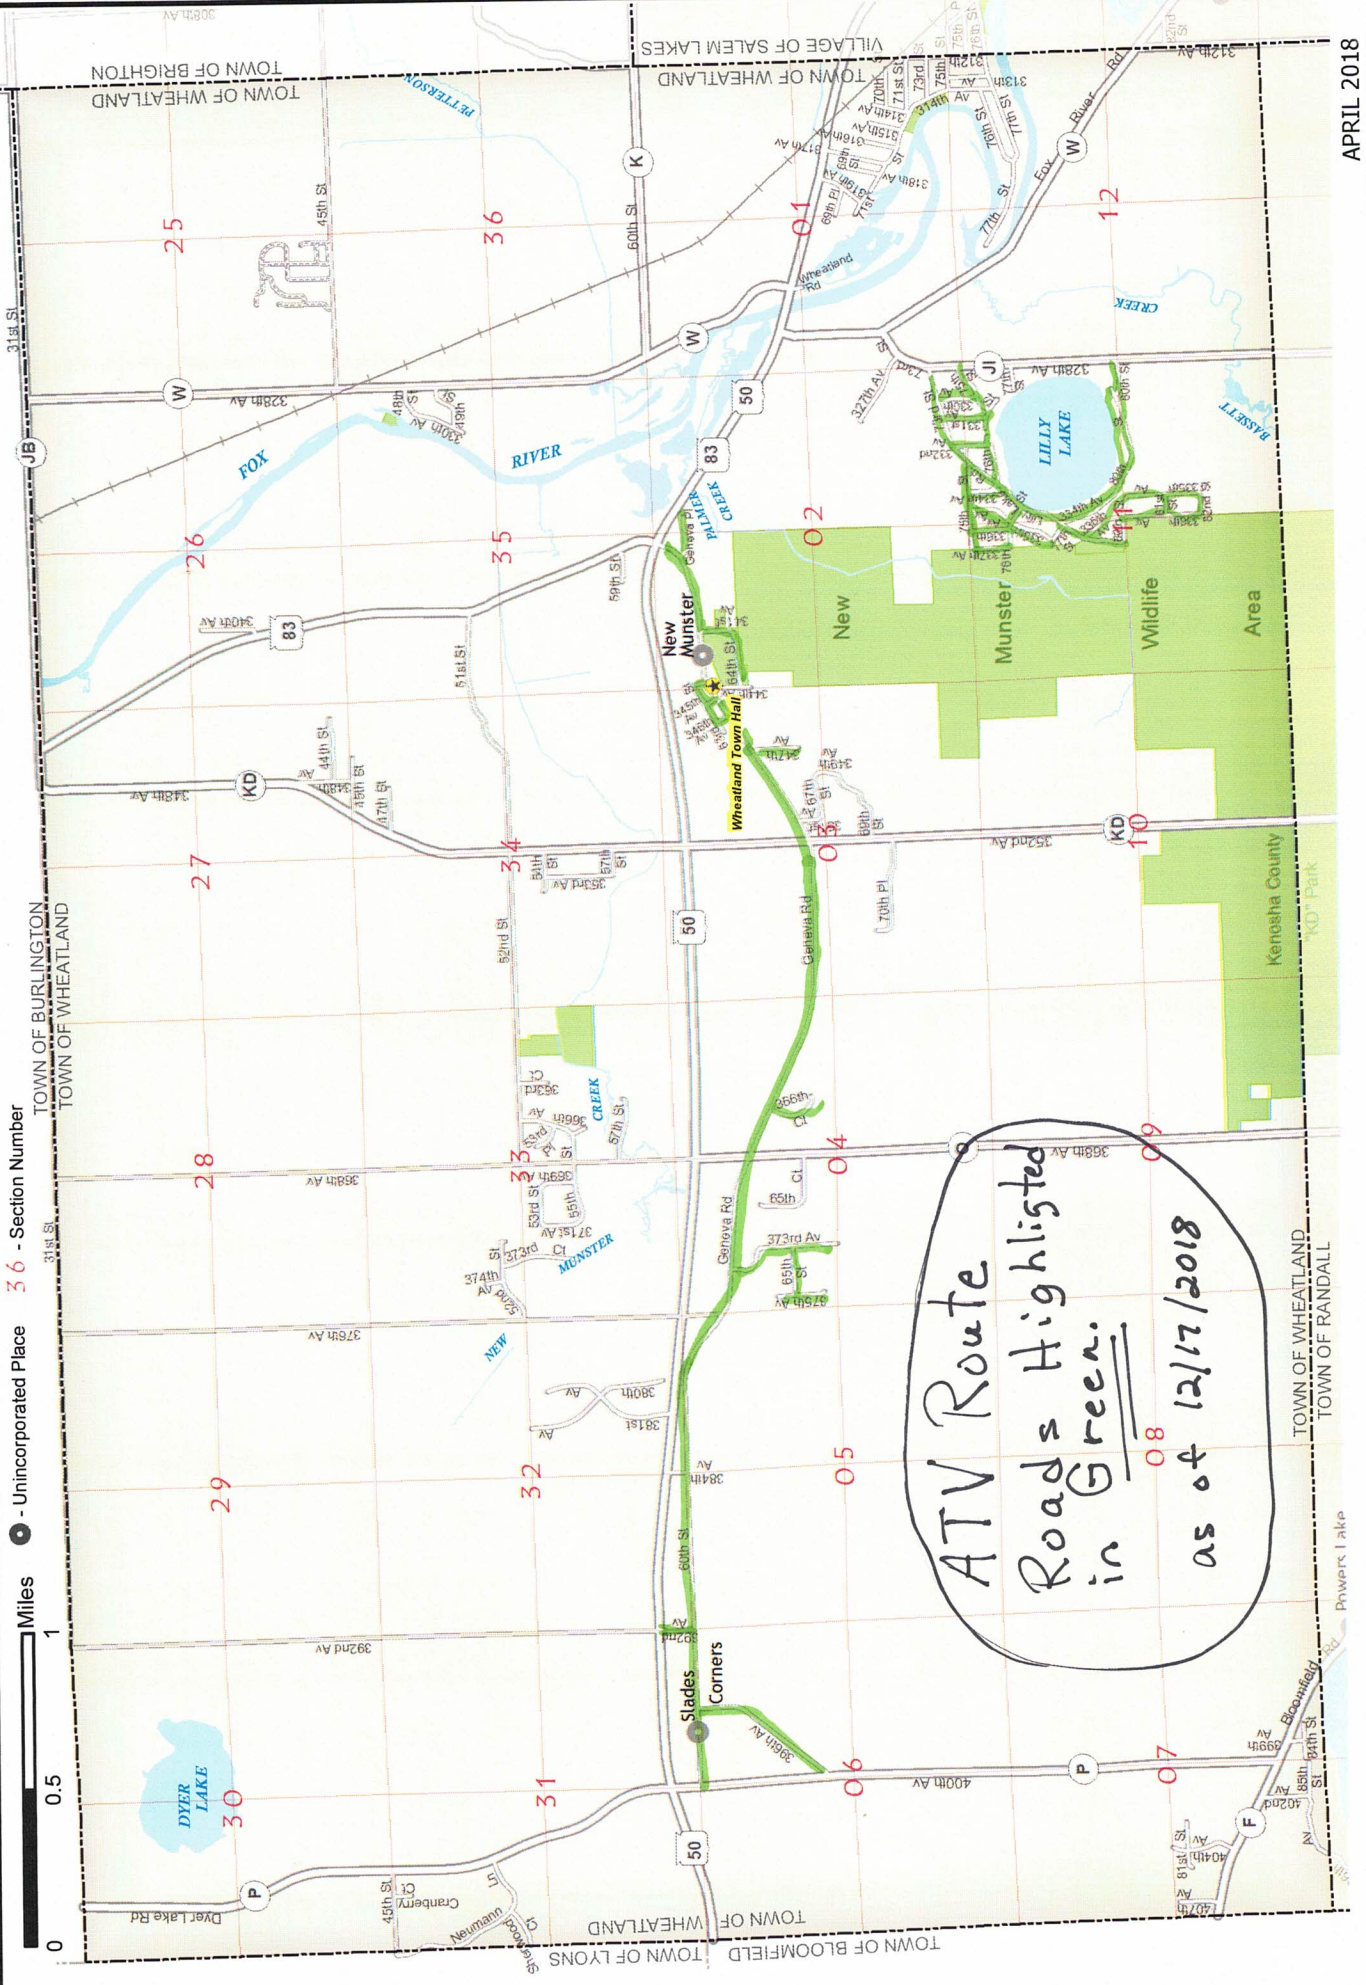

# TOWN of WHEATLAND

KENOSHA COUNTY, WISCONSIN

● - Unincorporated Place

36 - Section Number

Miles

0 0.5 1

ATV Route  
Roads Highlighted  
in Green.  
as of 12/17/2018