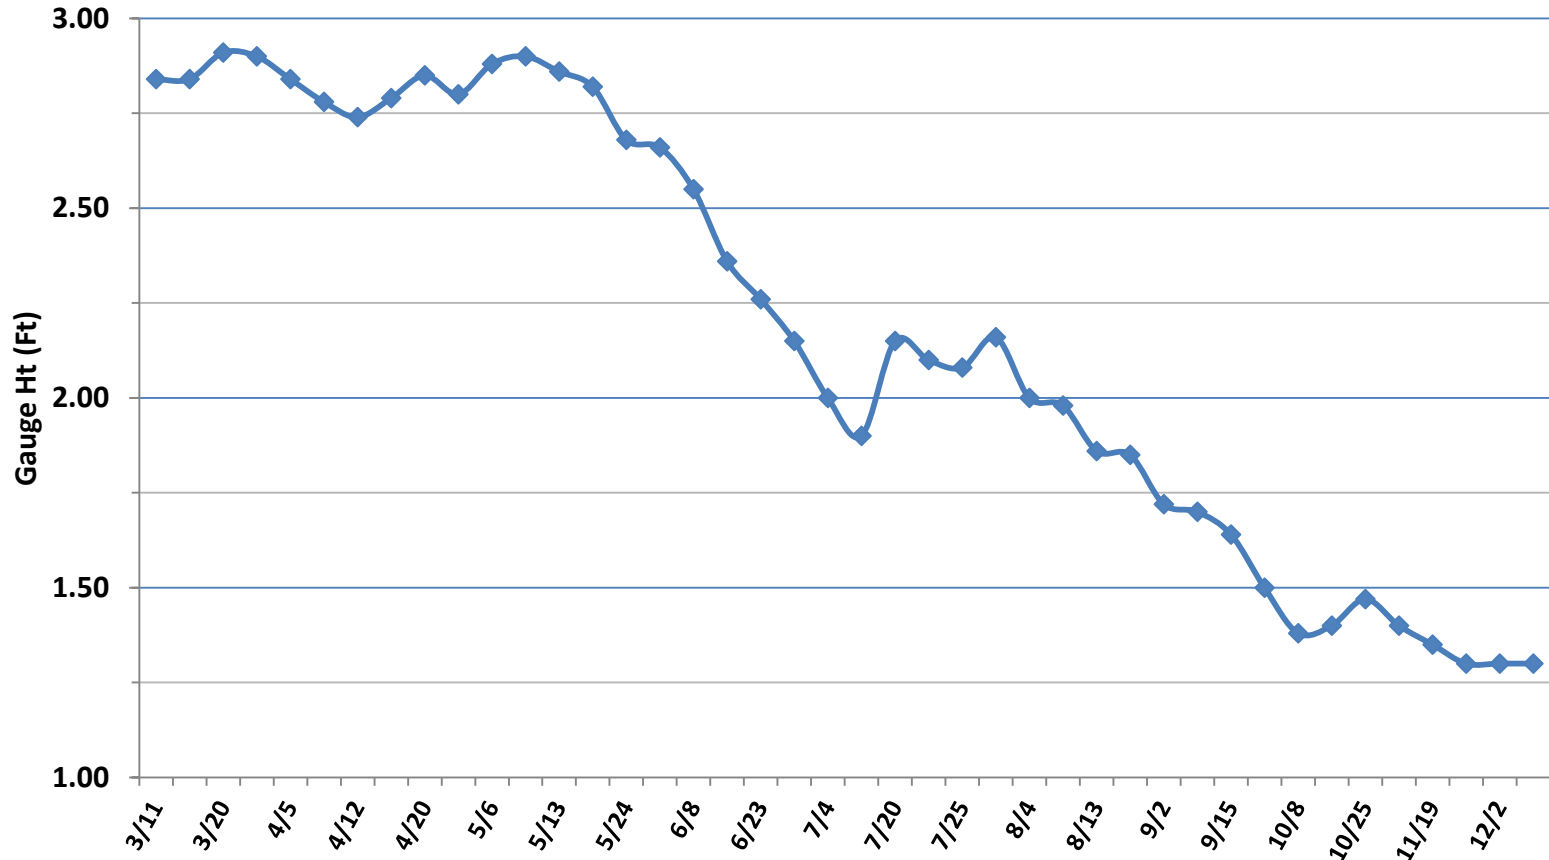

Lilly Lake Water Level - 2014

Lilly Lake Water Level - 2012

Lilly Lake Water Level - 2011-17