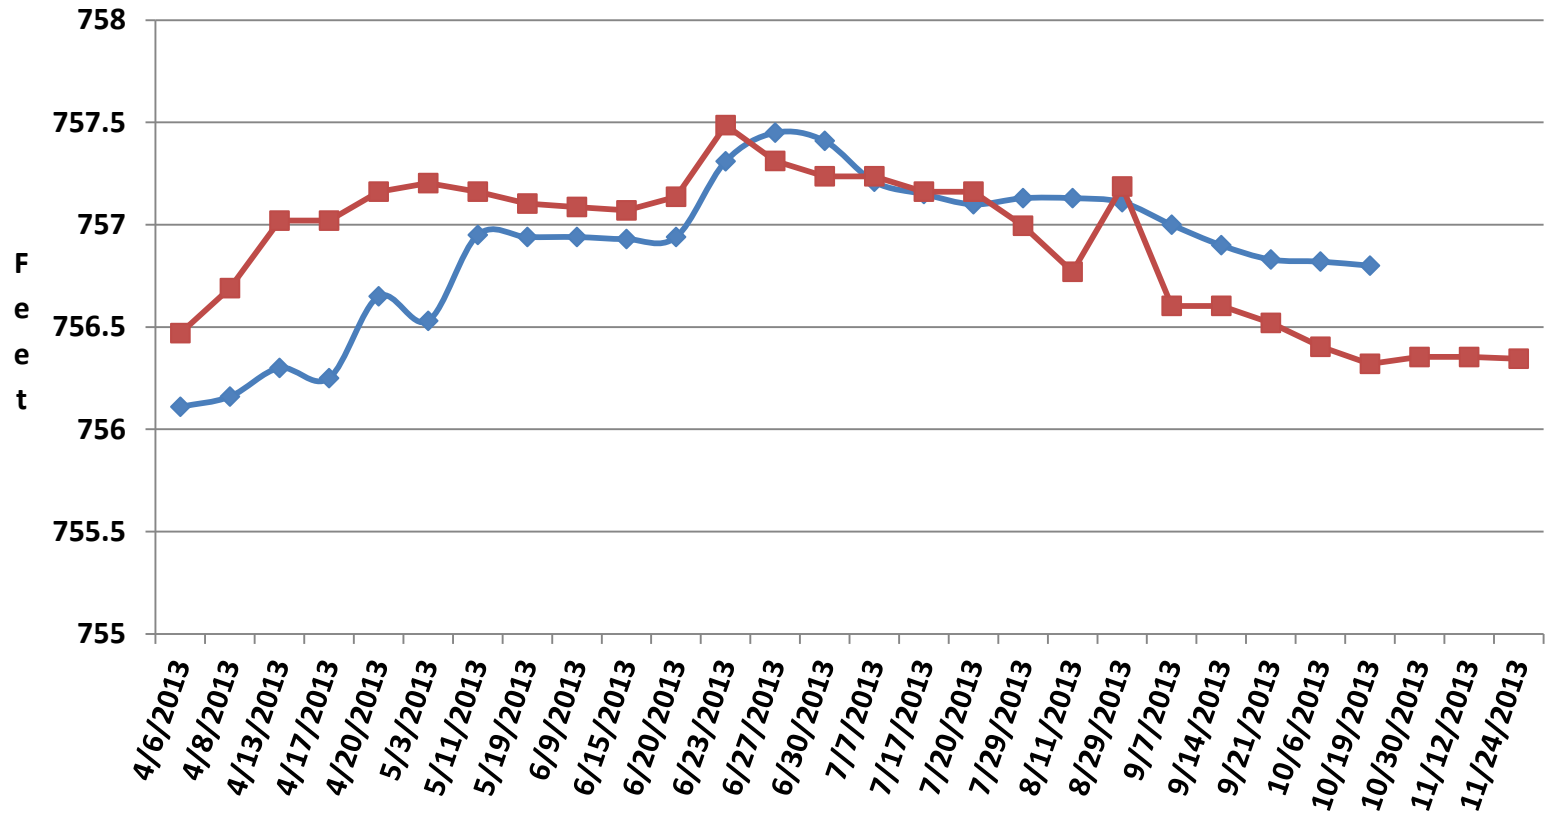

Lilly Lake Water Level - 2014

Lilly Lake Water Level - 2012

Lilly Lake Water Level - 2011-17